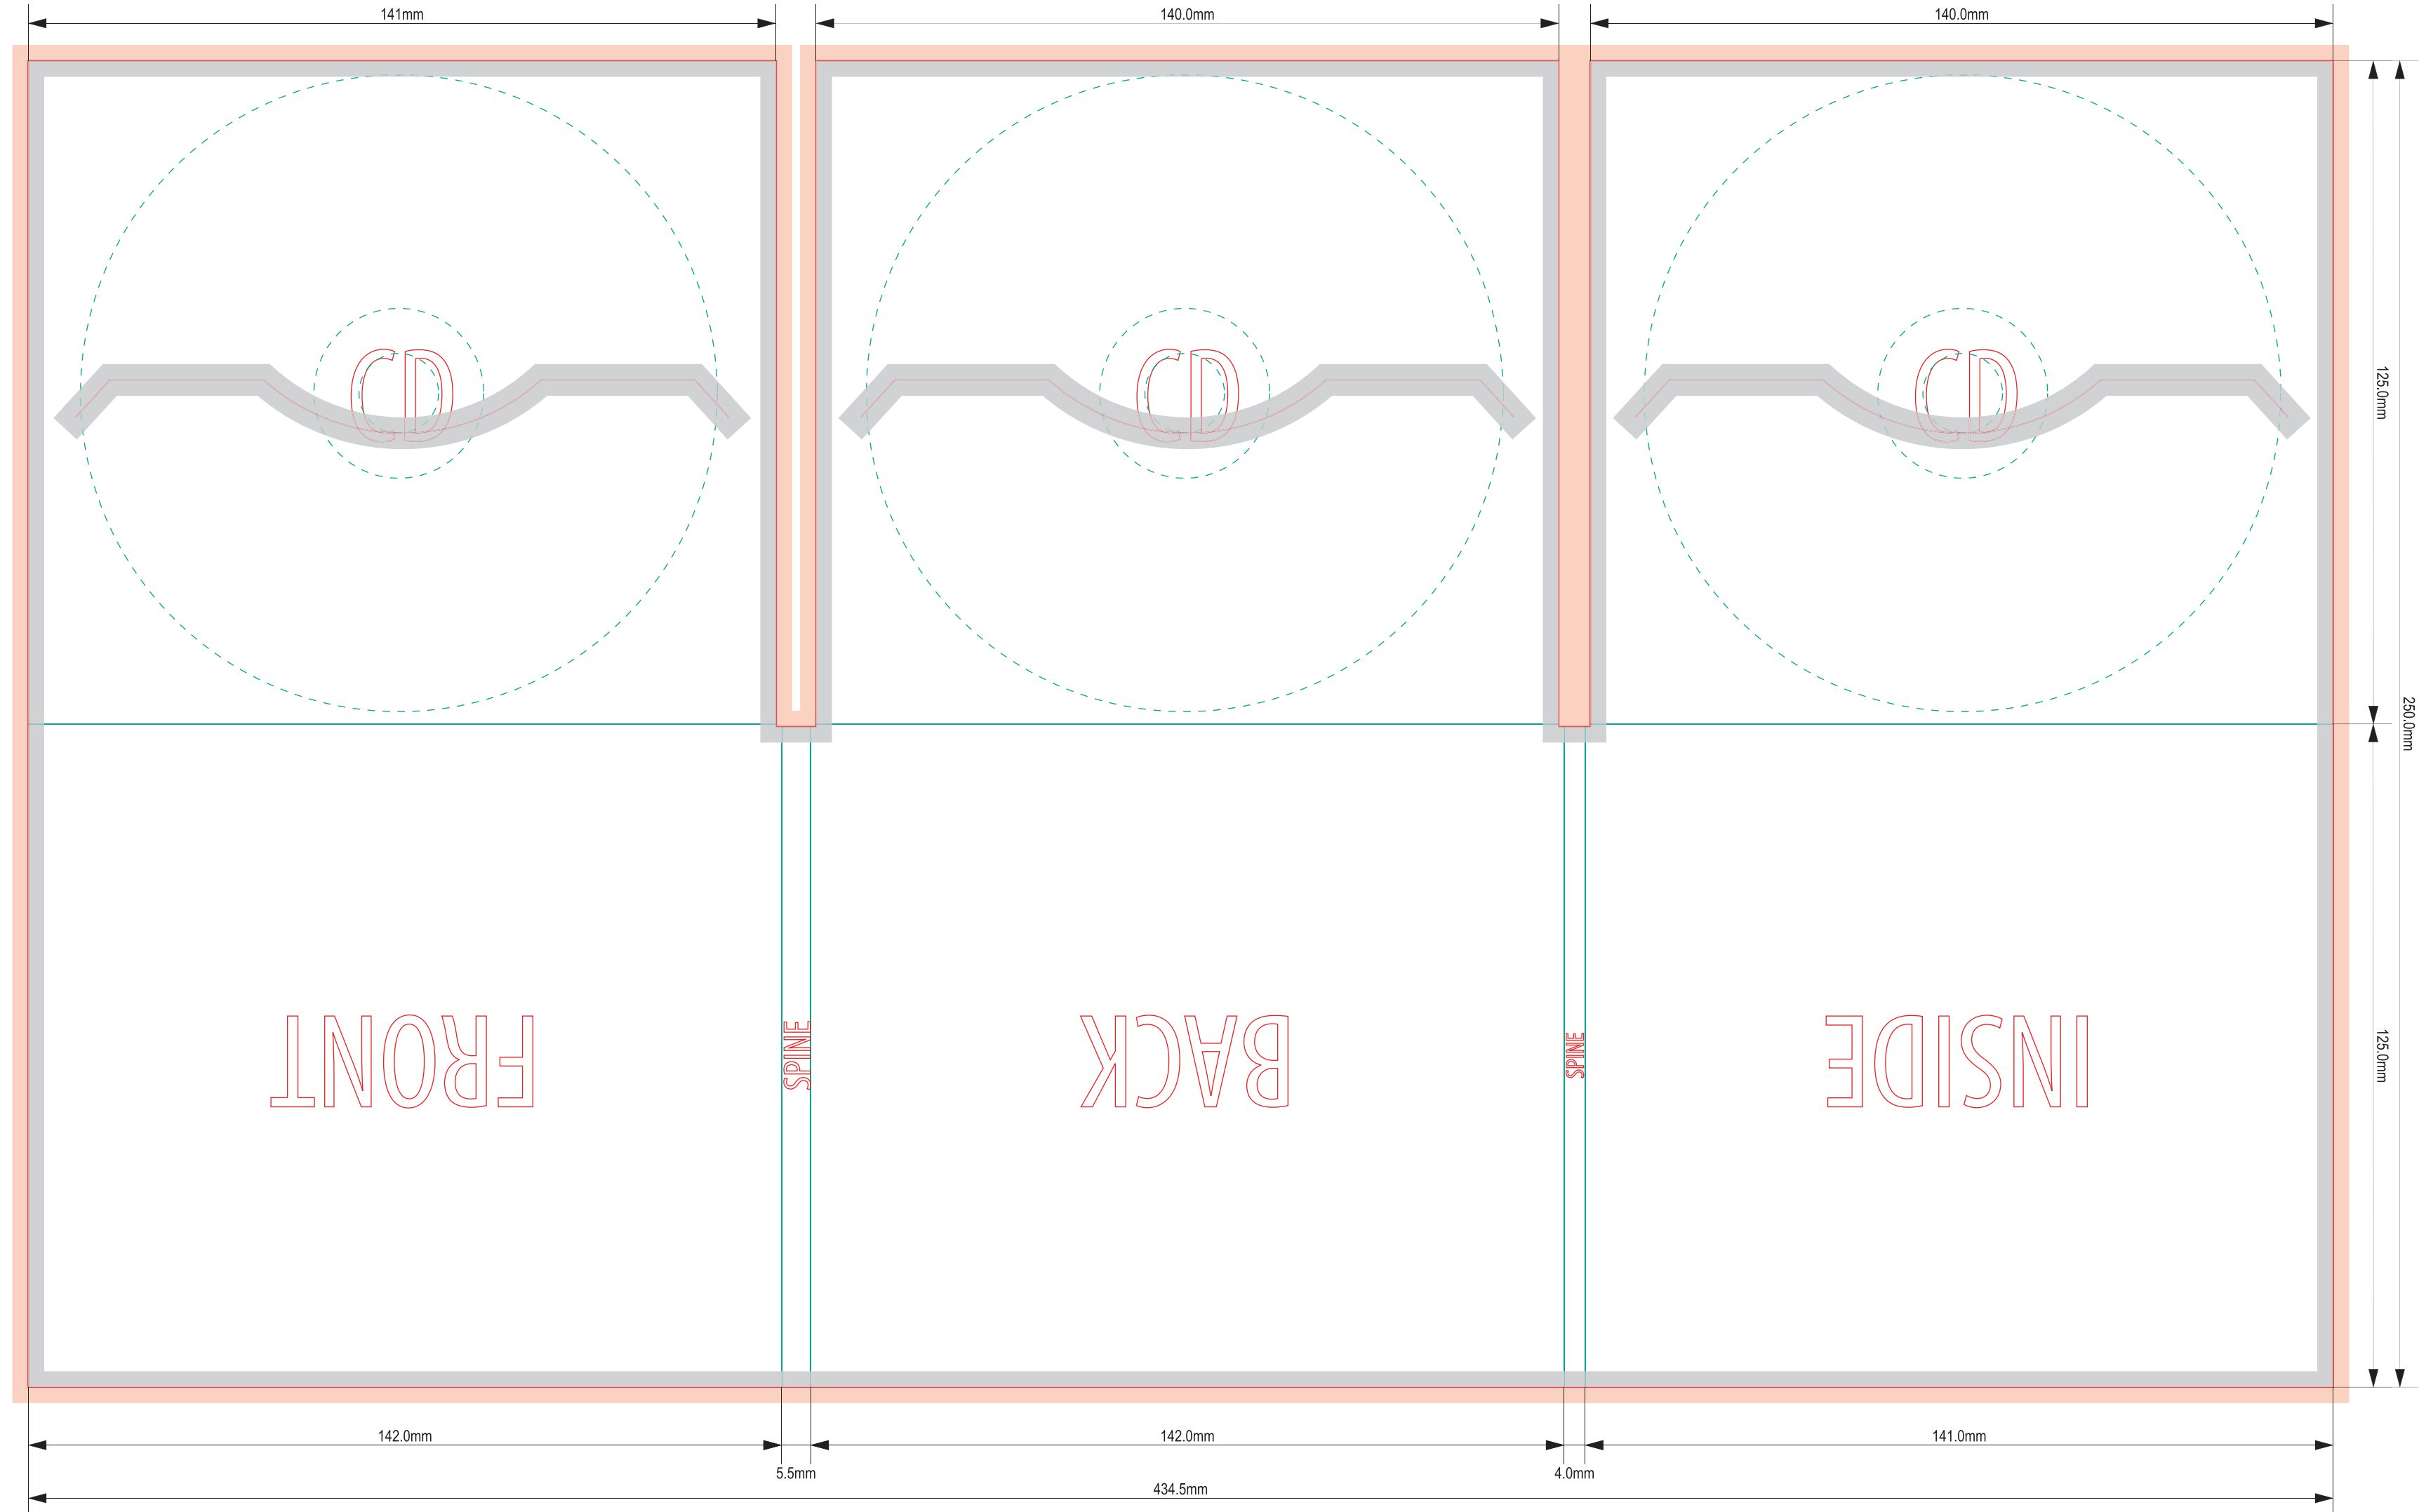

CD Partner Finland Oy

www.cdpartner.fi myynti@cdpartner.fi

Cutting line	
Folding line	
Perforation line	
carton weight: 300 gsm	

Bleed (3 mm)

Tolerance field (3 mm)

UNIPACK
U14

Drawing	U14 (142/125) spine 6 6 pages 3 CD horizontal cuts		
Scale	1/1	Method of Projection	AI (CC) / PDF
Date	26/02/2018		

CD Partner Finland Oy

www.cdpartner.fi myynti@cdpartner.fi

Cutting line	
Folding line	
Perforation line	
carton weight: 300 gsm	

	Bleed (3 mm)
	Tolerance field (3 mm)

UNIPACK
U20

Drawing	U20 (140/125) spine 5.5 mm 6 pages 3 cd horizontal tray		
Scale	1/1	Method of Projection	AI (CC) / PDF
Date	26/02/2018		